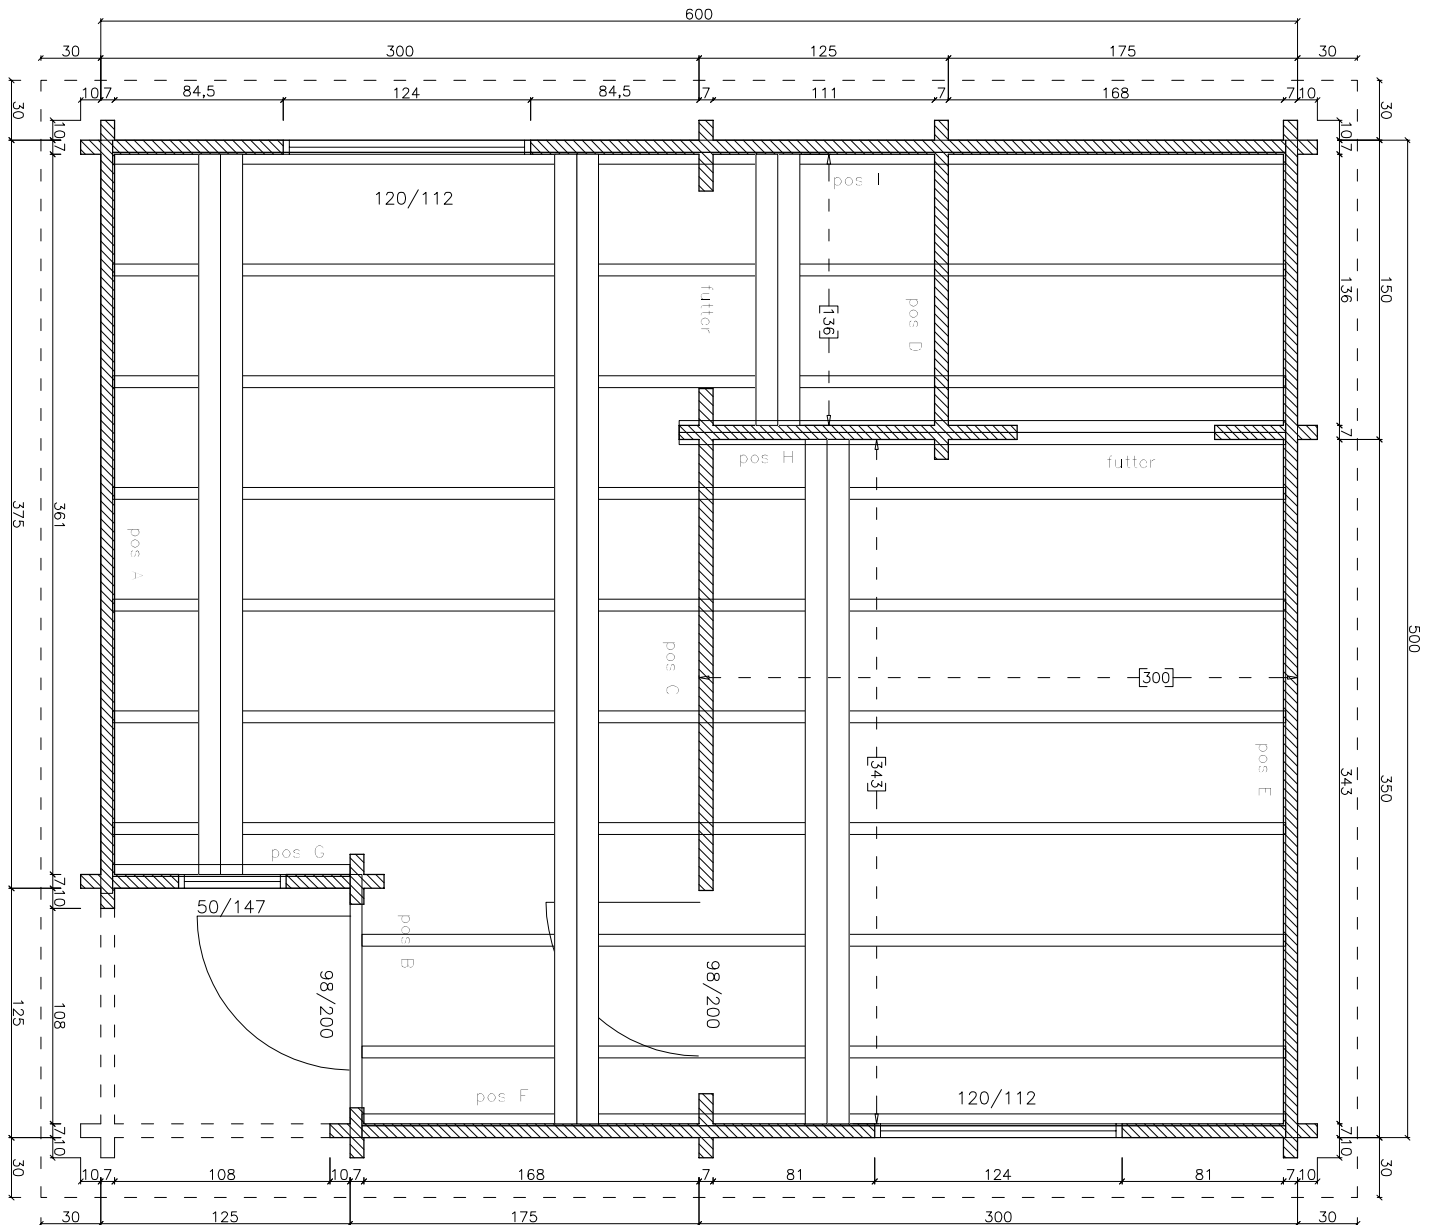

Products name
UK M FL
Ref: Coop Farms/021
500x600+30VD

Date 11.02.2018

Drawn by: Moravský

Verified by:

Name Dealer

Confirmed:

Order No. / Change 021/0

Please, check the drawings and within 3 days send them back to us with your confirmation.

pos C

| | |
|---|------------|
|  | |
| Produkts name | |
| UK M FL | |
| Ref: Coop Farms/021 | |
| 600x600+30VD | |
| Date | 11.02.2009 |
| Drawn by: | Moraniskl |
| Verified by: | Name |
| Confirmed: | Dealer |
| Order No. / Change | |
| 021/0 | |

Order No. / Change
021/0

Please, check the drawings and within 3 days send them back to us with your confirmation.

Produkts name

UK M FL
 Ref. Coop Farms / 021
 600x600+ 30VD

Date

11.02.2009

Drawn by:

Moraňski