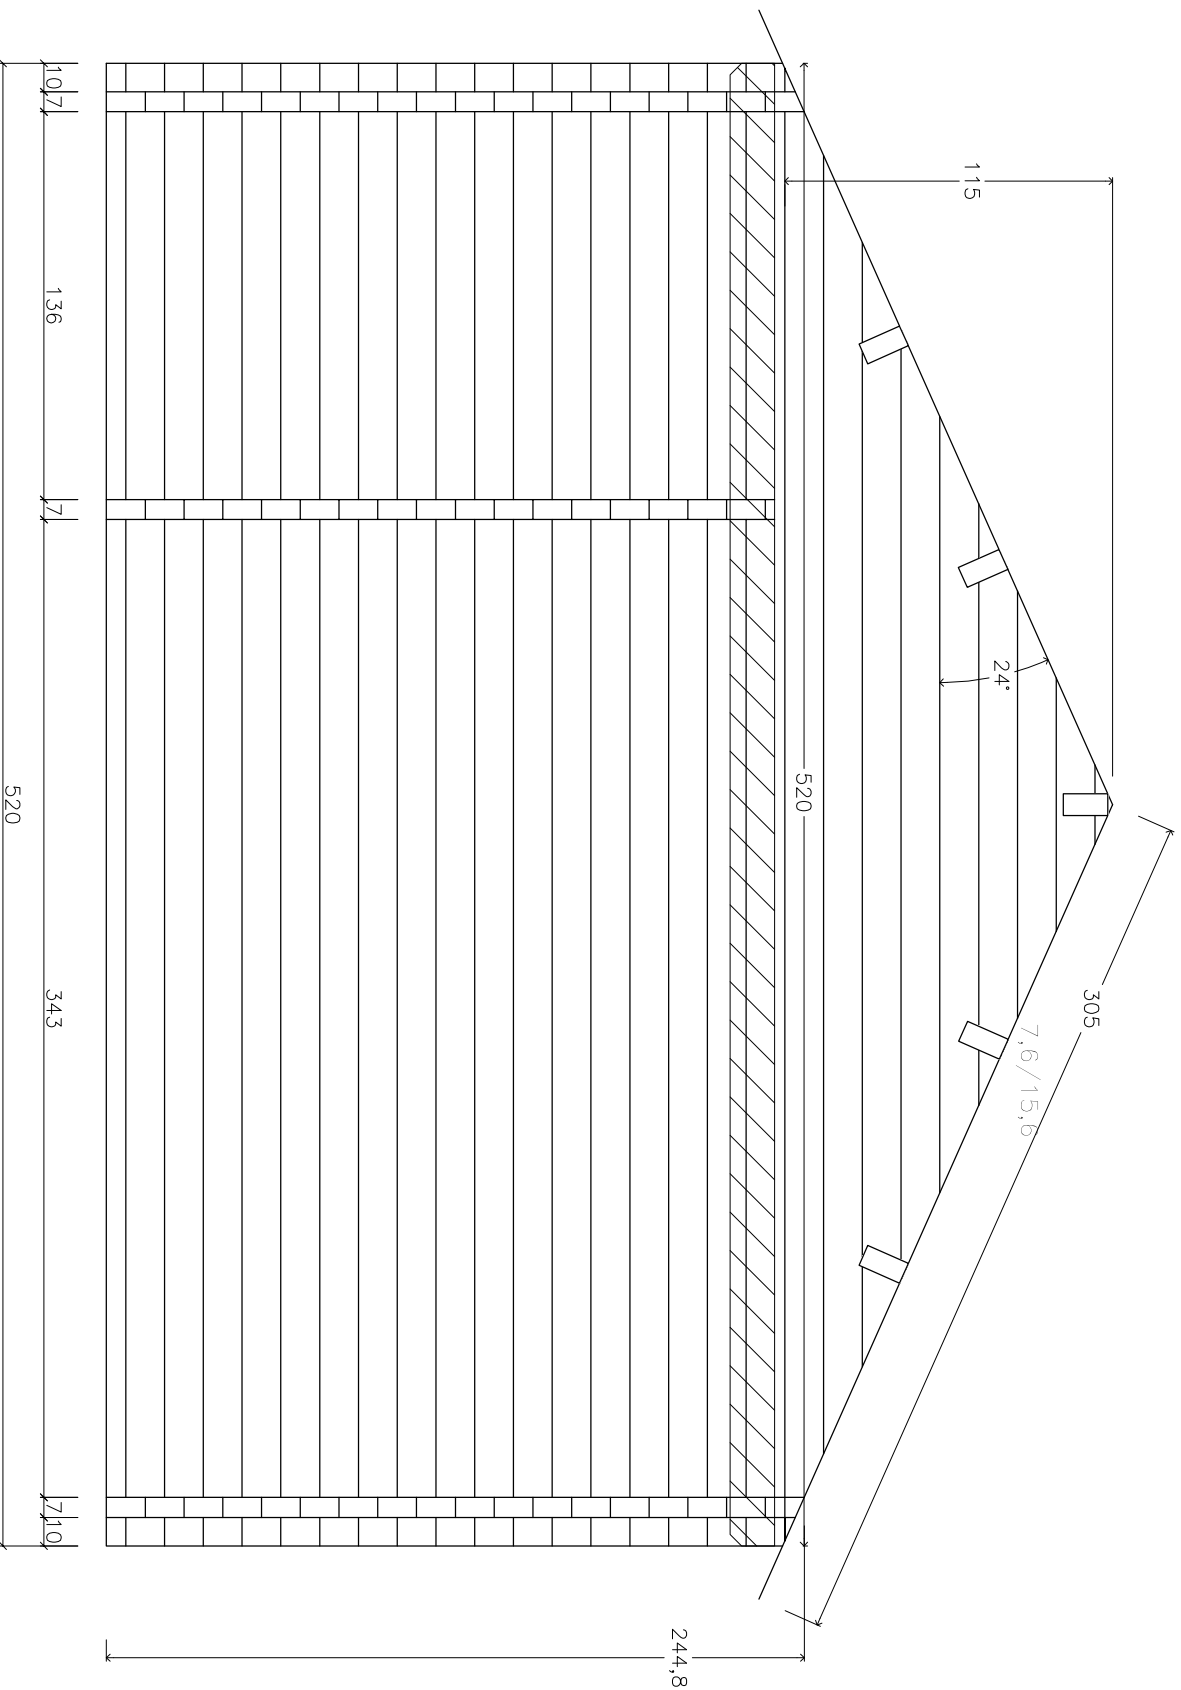

Order No. / Change
021/0

Please, check the drawings and within 3 days send them back to us with your confirmation.

Produkts name

UK M FL
 Ref. Coop Farms / 021
 600x600+ 30VD

Date

11.02.2009

Drawn by:

Moraňski