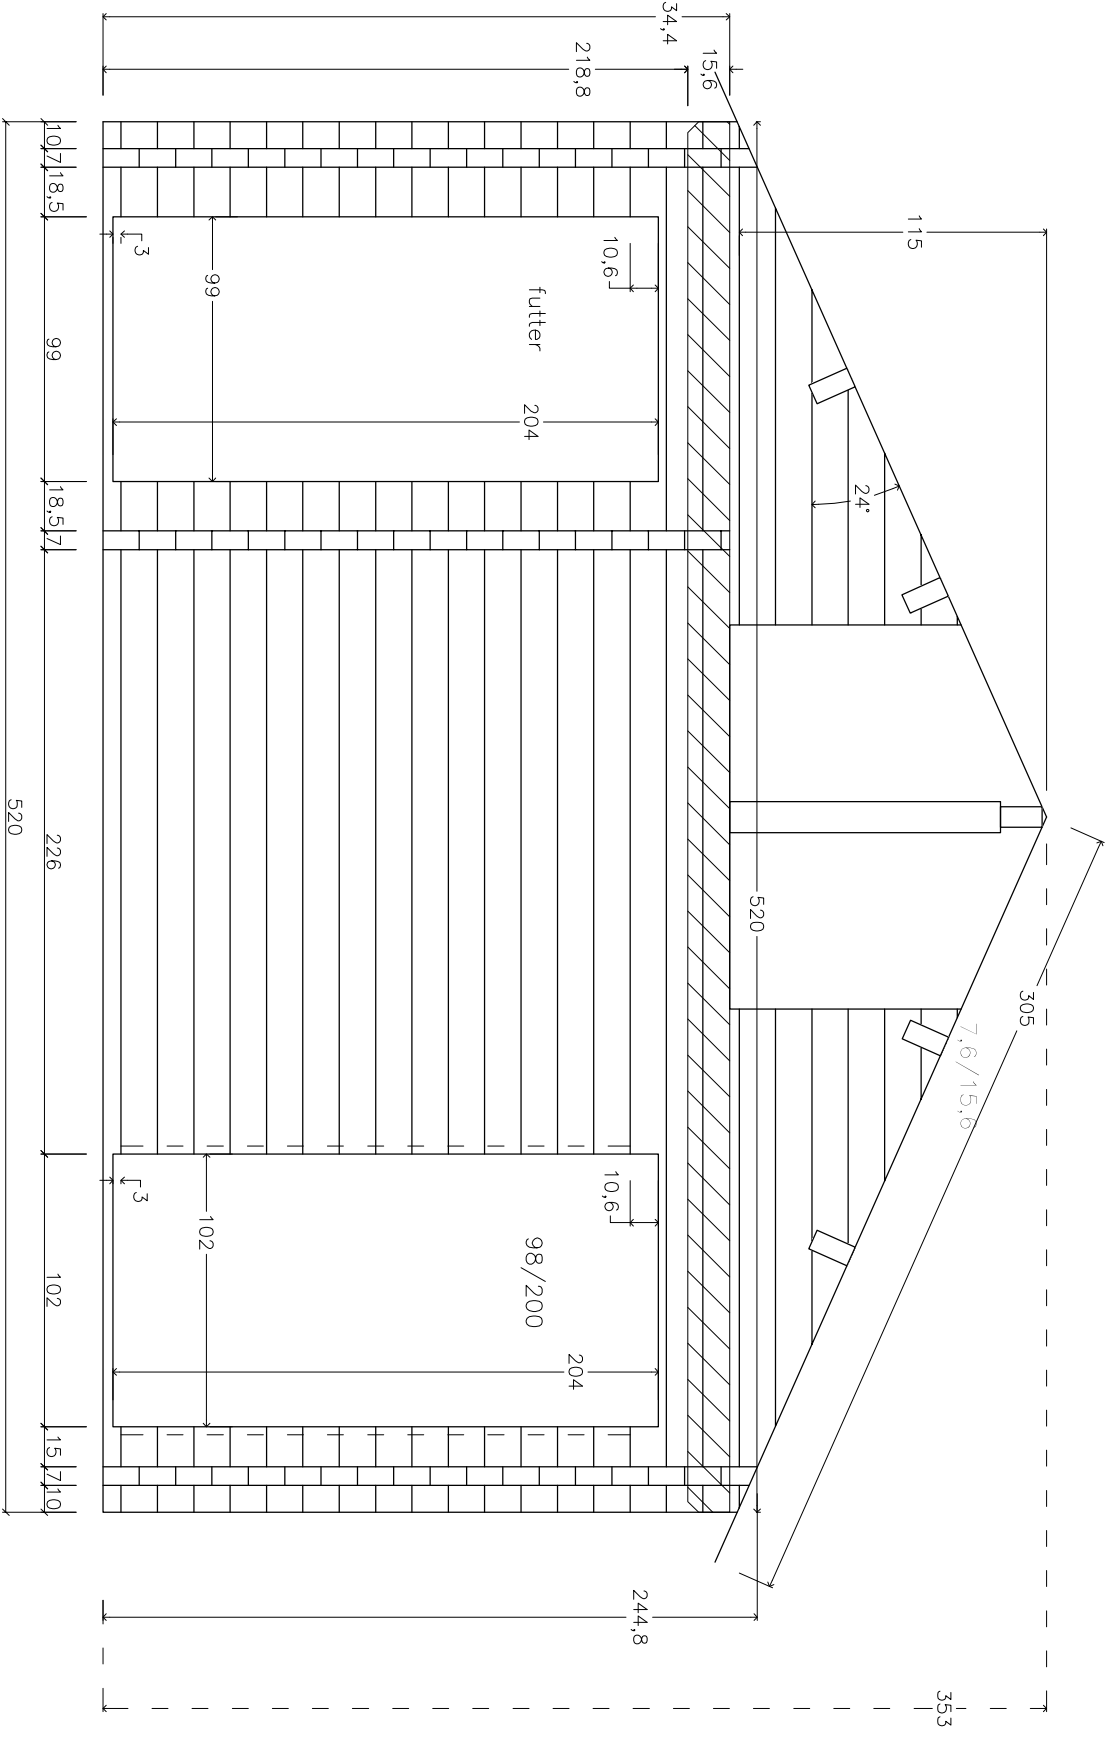

Products name
UK M FL
Ref: Coop Farms/021
500x600+30VD

Date 11.02.2018

Drawn by: Moravský

Verified by:

Name Dealer

Confirmed:

Order No. / Change 021/0

Please, check the drawings and within 3 days send them back to us with your confirmation.

pos C

| | |
|---|------------|
|  | |
| Produkts name | |
| UK M FL | |
| Ref: Coop Farms/021 | |
| 600x600+30VD | |
| Date | 11.02.2009 |
| Drawn by: | Moraniskl |
| Verified by: | Name |
| Confirmed: | Dealer |
| Order No. / Change | |
| 021/0 | |

pos E

Produkts name _____

UK M FL

Ref. Coop Farms/021
600x600+30VD

Date 11.02.2019

Drawn by: *Morawski*

Verified by: Name _____

Confirmed: Dealer _____

Order No. / Change
021/0

Please, check the drawings and within 3 days send them back to us with your confirmation.

Produkts name

UK M FL
 Ref. Coop Farms / 021
 600x600+ 30VD

Date

11.02.2009

Drawn by:

Moraňski